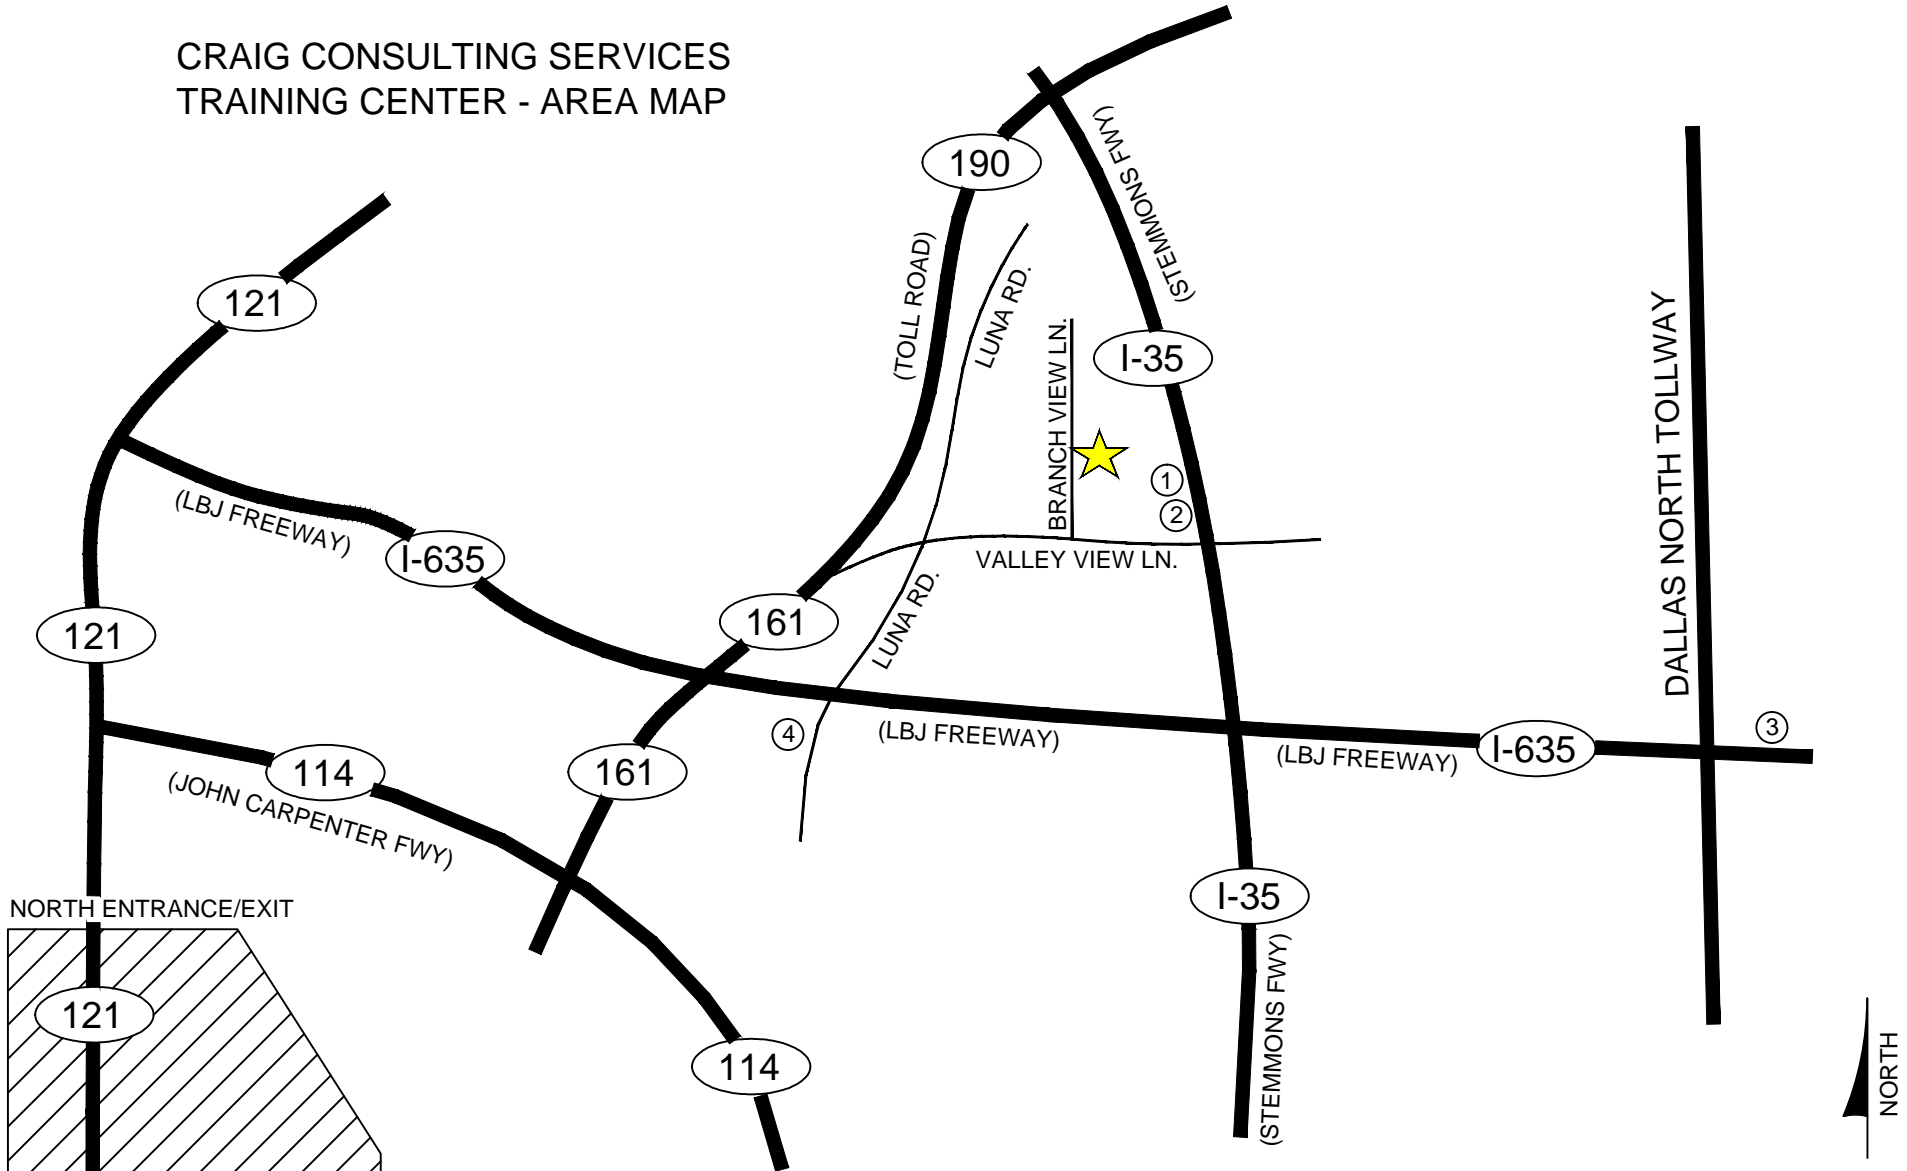

# CRAIG CONSULTING SERVICES TRAINING CENTER - AREA MAP

**KEY NOTES:**

DESTINATION	NEARBY HOTELS
 <b>CRAIG CONSULTING SERVICES TRAINING CENTER</b> 13370 BRANCH VIEW LANE SUITE 140 DALLAS, TEXAS 75234	① DAYS INN & SUITES   13313 STEMMONS FREEWAY   DALLAS, TX 75234   972-488-0800 ② LA QUINTA INN   13325 STEMMONS FREEWAY   DALLAS, TX 75234   972-620-7333 ③ HOLIDAY INN EXPRESS   2645 LBJ FREEWAY   DALLAS, TX 75234   972-243-3363 ④ OMNI HOTEL   1590 LBJ FREEWAY   DALLAS, TX 75234   972-569-4300